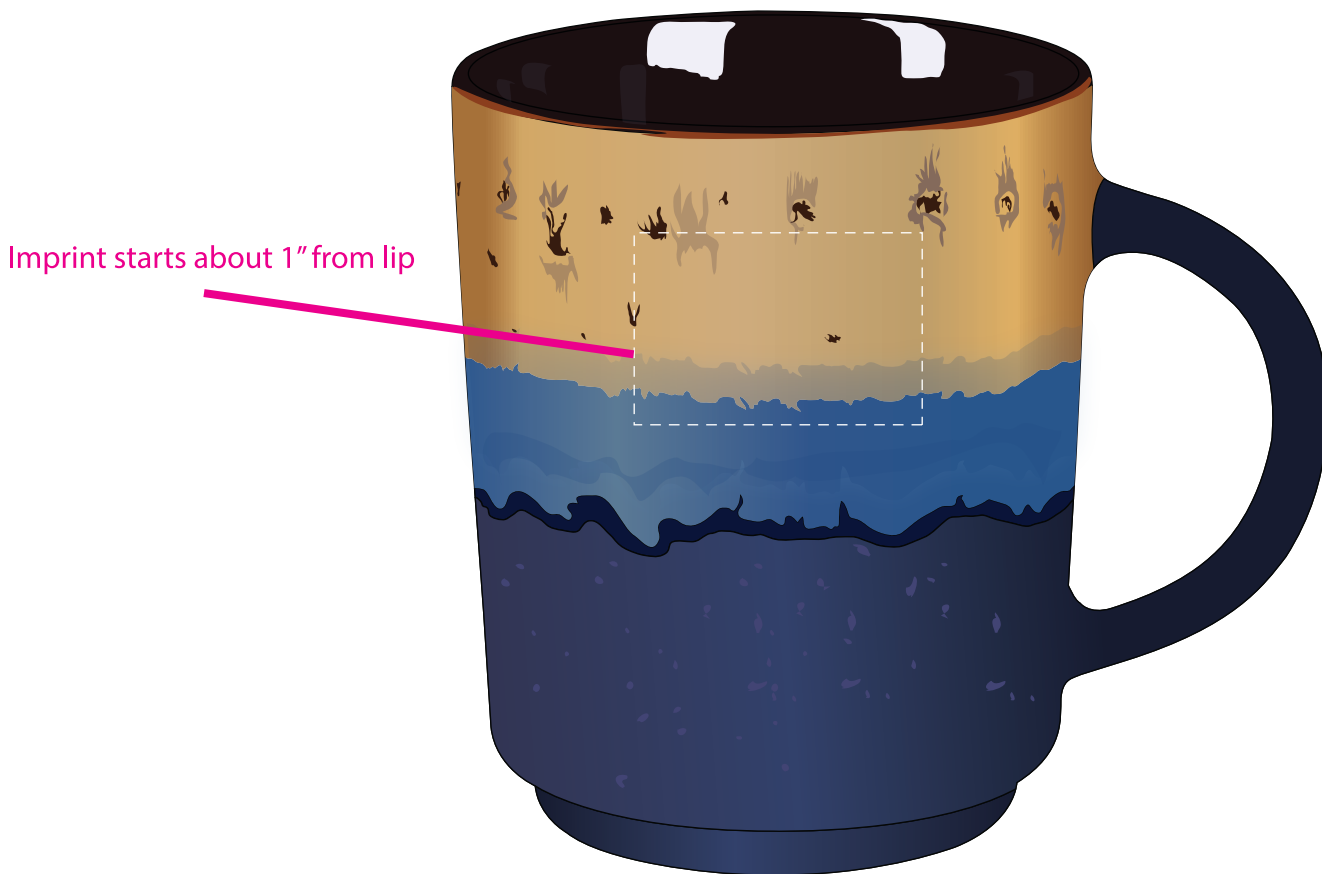

STANDARD SILK-SCREEN

F.P.O.

Dashed Line For Imprint Area Only, Will Not Print.

1" 0.5" 0" 0.5" 1"	Artist/Date: Order #: Ship Date: Imprint Color: Item Color:	Item # : 8154 Imprint Size : 1.5" W x 1" H Imprint Type : Standard Ceramic	Proofing:
--------------------------------	---	--	-----------